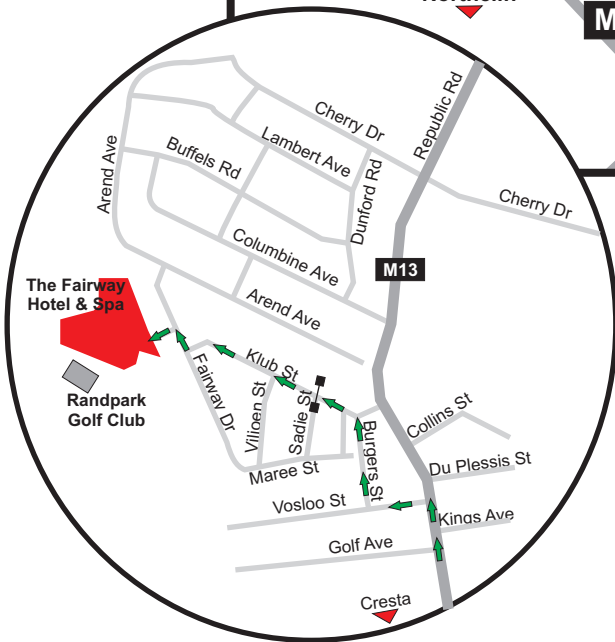

THE FAIRWAY HOTEL

SPA & GOLF RESORT

GPS co-ordinates: S 26° 06' 86" E 27° 58' 00"

Key:
■ — ■ Boom
➔ Recommended route

CENTRAL RESERVATIONS TEL: 08611 GUVON
THE FAIRWAY HOTEL, SPA & GOLF RESORT Tel: +27(0)11 478 8000 Fax: +27 (0)11 431 2256
SETPERK STREET, RANDPARK (RANDPARK GOLF COURSE), RANDBURG, JOHANNESBURG
www.thefairway.co.za