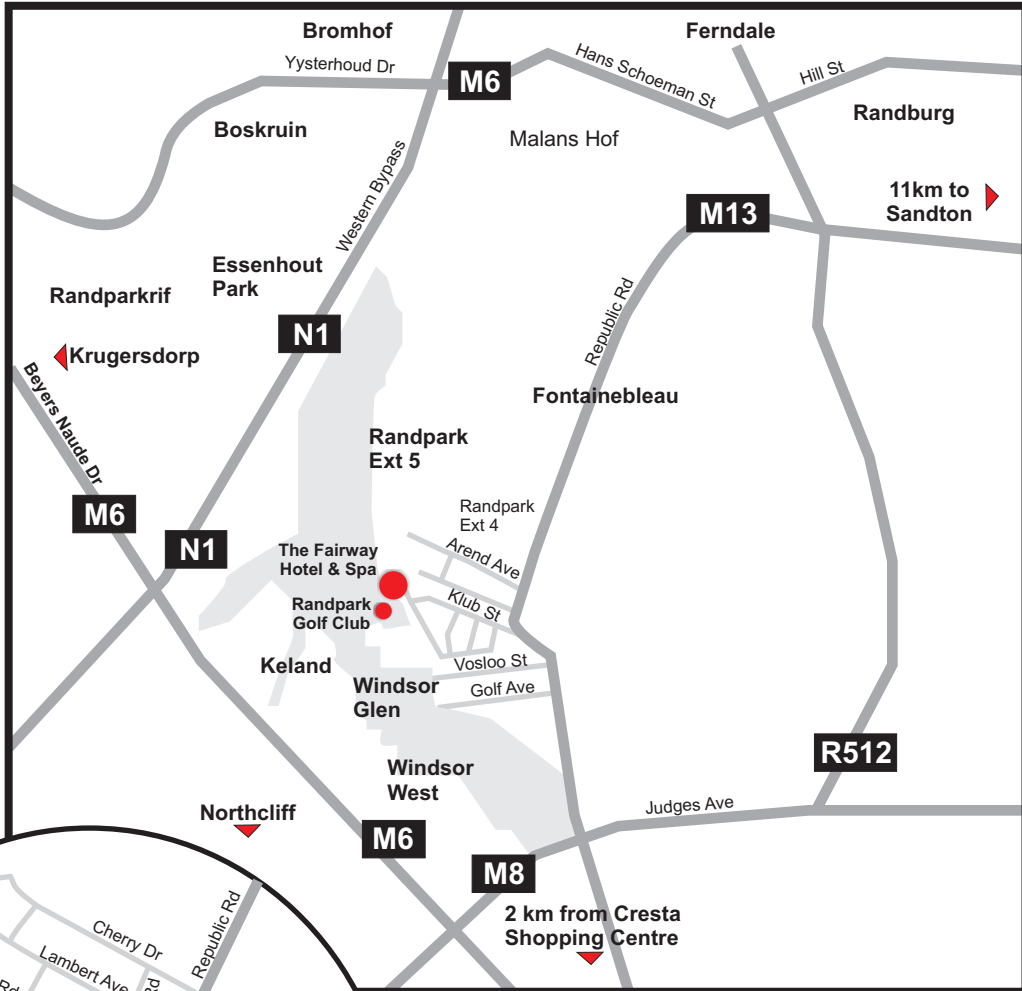

THE FAIRWAY HOTEL

SPA & GOLF RESORT

GPS co-ordinates: S 26° 06' 86" E 27° 58' 00"

Key:
■ — ■ Boom
➔ Recommended route

CENTRAL RESERVATIONS TEL: 08611 GUVON
THE FAIRWAY HOTEL, SPA & GOLF RESORT Tel: +27(0)11 478 8000 Fax: +27 (0)11 431 2256
SETPERK STREET, RANDPARK (RANDPARK GOLF COURSE), RANDBURG, JOHANNESBURG
www.thefairway.co.za